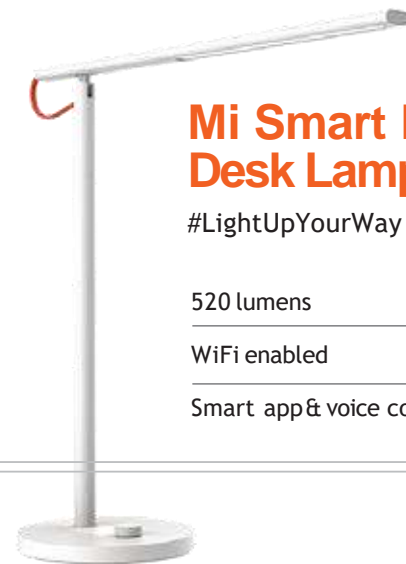

# Smart Lights

Mi LAMP

## Mi Motion-Activated Night Light 2

#LightUpEveryStep

- Human motion detection
- 2 levels of brightness
- 365 days battery life