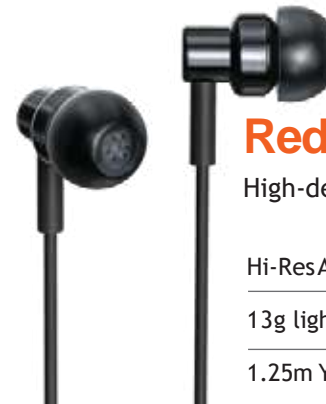

Redmi Earphones

High-definition Dynamic Bass

Hi-Res Audio

13g lightweight

1.25m Y shaped cable